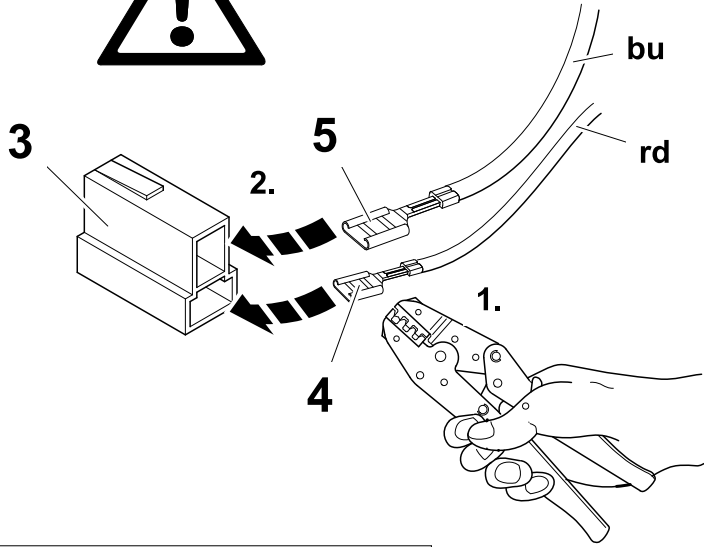

The installation instructions are to be thoroughly read.
The installation should be carried out by qualified personnel with the relevant technical knowledge.
The vehicle manufacturers' current technical notices and information on retrofitting must be followed.
The removal and replacement instructions found in the current repair manuals must be followed.
It must be ensured that the vehicle is technically suitable for the installation of a trailer hitch.

Trailer Brake Preparation

APPROVED, TESTED AND CERTIFIED TO BE USED WITH THE SPECTRUM BRAKE CONTROLLER.
USE OUR BRAKE CONTROLLER CONNECTION HARNESS 529008EJ

17

CHECK ALL LIGHTING FUNCTIONS

18

CHECK BULB OUT DETECTION