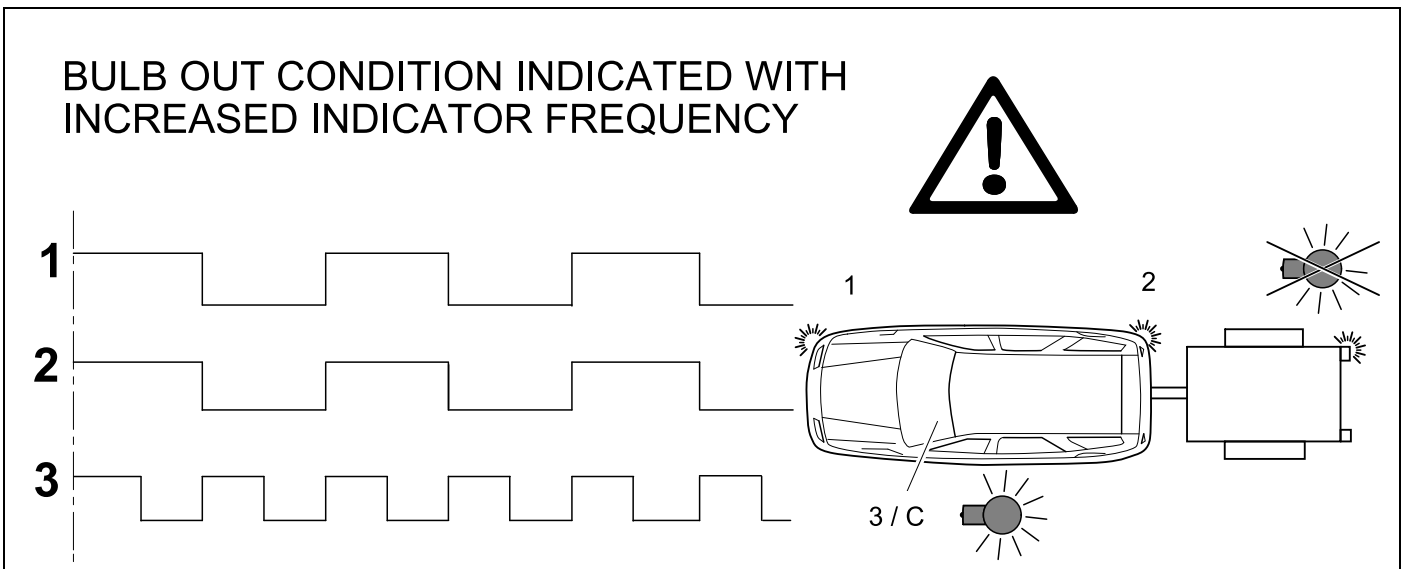

Trailer Brake Preparation

APPROVED, TESTED AND CERTIFIED TO BE USED WITH THE SPECTRUM BRAKE CONTROLLER.
USE OUR BRAKE CONTROLLER CONNECTION HARNESS 529008EJ

17

CHECK ALL LIGHTING FUNCTIONS

18

CHECK BULB OUT DETECTION