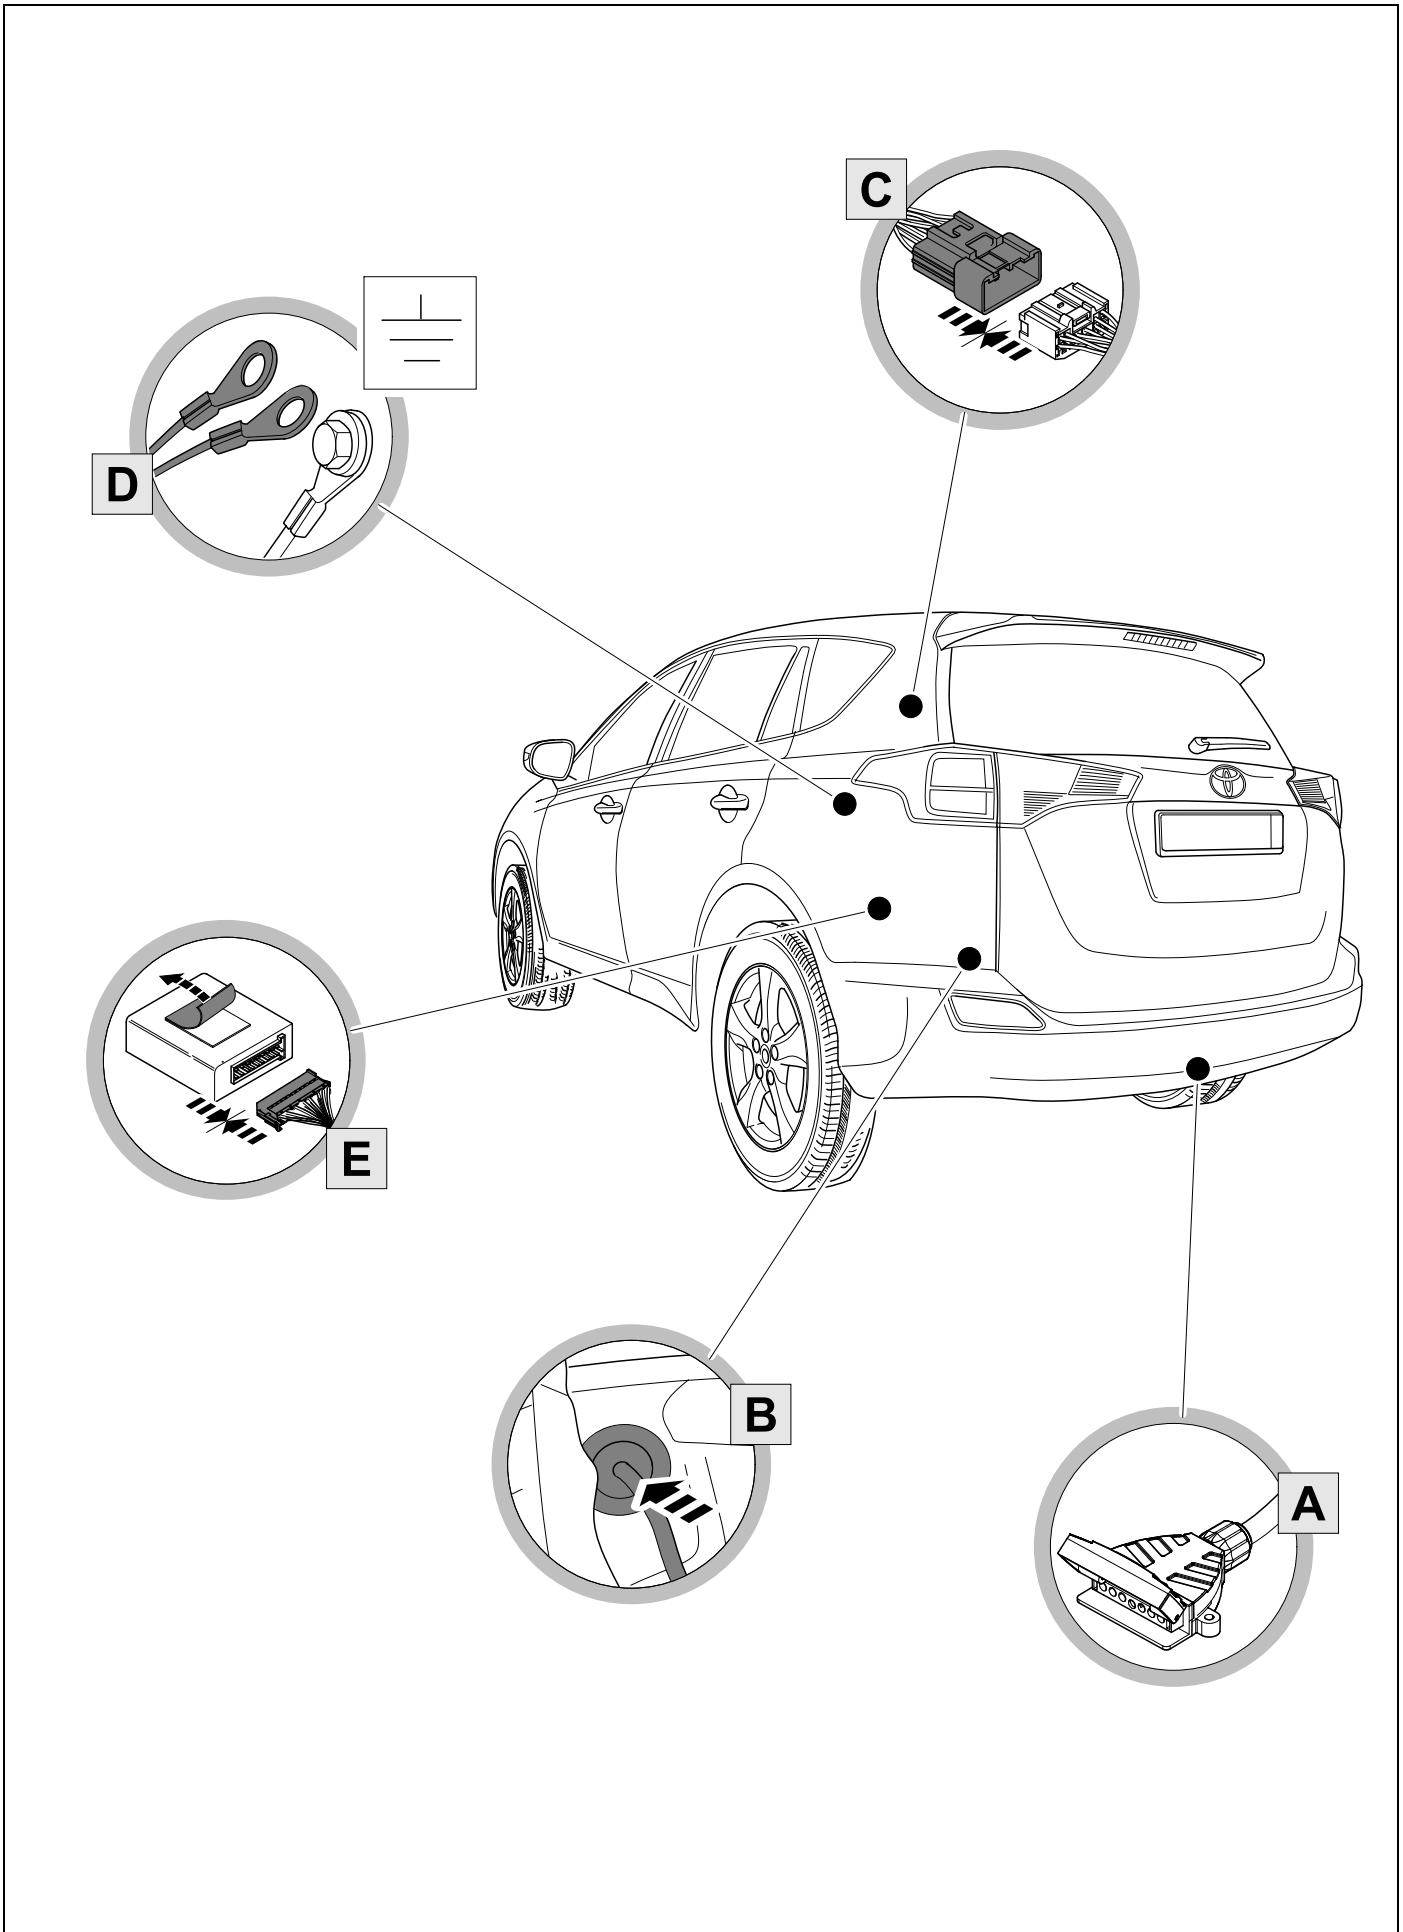

ERICH JAEGER

TOYOTA RAV 4
TOYOTA RAV 4 PHEV

03/13 - 10/18

02/16 - 10/18

750031

Installation instructions

Reference:

The following information must be reviewed before beginning the assembly:

The installation instructions are to be thoroughly read.
The installation should be carried out by qualified personnel with the relevant technical knowledge.
The vehicle manufacturers' current technical notices and information on retrofitting must be followed.
The removal and replacement instructions found in the current repair manuals must be followed.
It must be ensured that the vehicle is technically suitable for the installation of a trailer hitch.