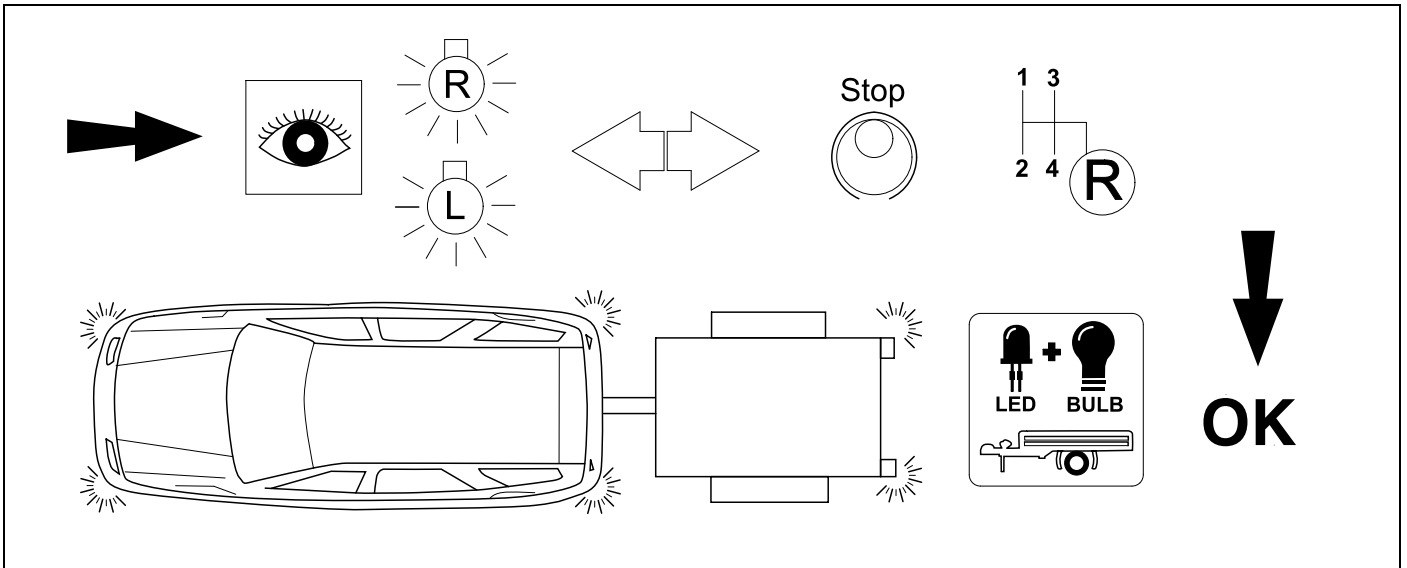

Trailer Brake Preparation

APPROVED, TESTED AND CERTIFIED TO BE USED WITH THE SPECTRUM BRAKE CONTROLLER.
USE OUR BRAKE CONTROLLER CONNECTION HARNESS 529008EJ

17

CHECK ALL LIGHTING FUNCTIONS

18

CHECK BULB OUT DETECTION