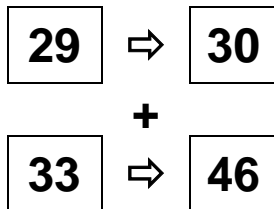

OPTION 1

OPTION 2

29 Hyundai Tucson

OPTION 1

CAN