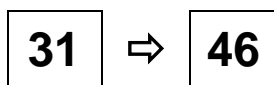

OPTION 1

OPTION 2

29 Hyundai Tucson

OPTION 1

CAN