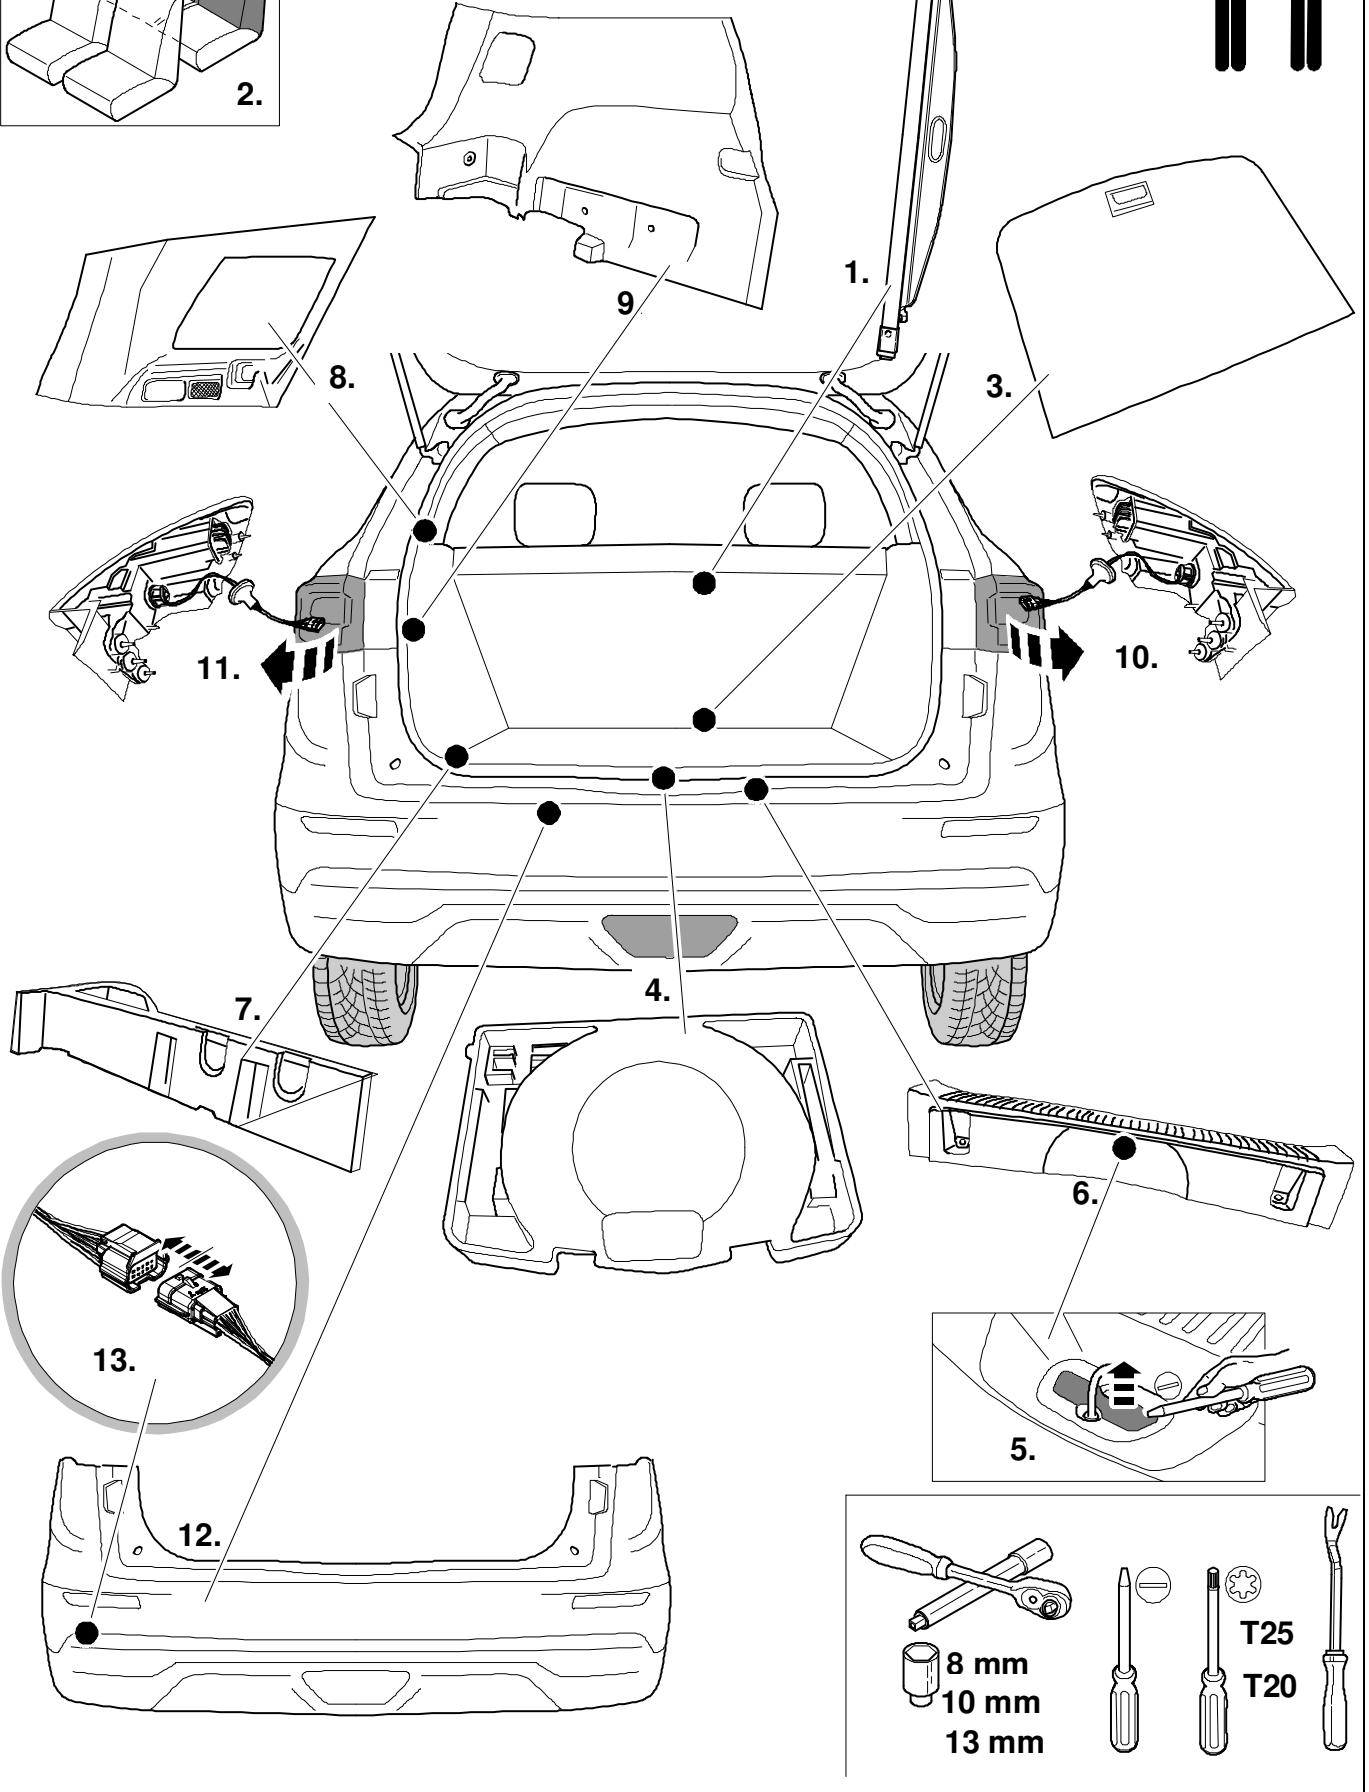

The following information must be reviewed before beginning the assembly:

- The installation instructions are to be thoroughly read.
- The installation should be carried out by qualified personnel with the relevant technical knowledge.
- The vehicle manufacturers' current technical notices and information on retrofitting must be followed.
- The removal and replacement instructions found in the current repair manuals must be followed.
- It must be ensured that the vehicle is technically suitable for the installation of a trailer hitch.

OVERVIEW

KIT

TOOLS

1

ATTENTION!

Be careful! If you don't disconnect the battery, the vehicle will show a lot of error messages in instrument panel!

4

5

8

9

10

11

12

13

👁️ ⇒ 21

14