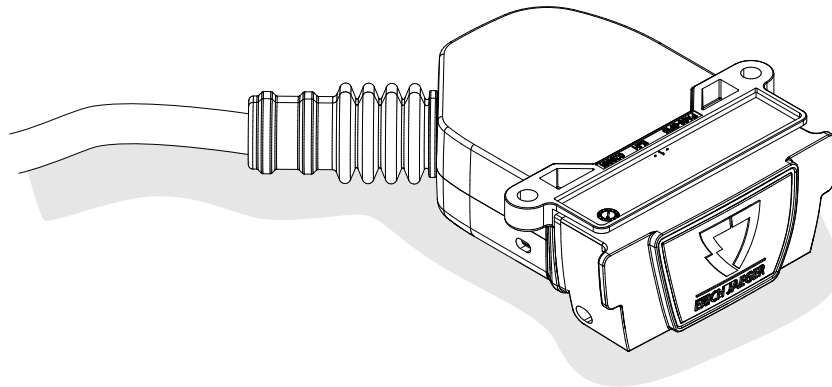

ERICH JAEGER

Installation instructions

750114

RENAULT Koleos II

03/17 - 11/20

12/20 >

SCAN FOR
LATEST
INSTRUCTIONS

Reference: